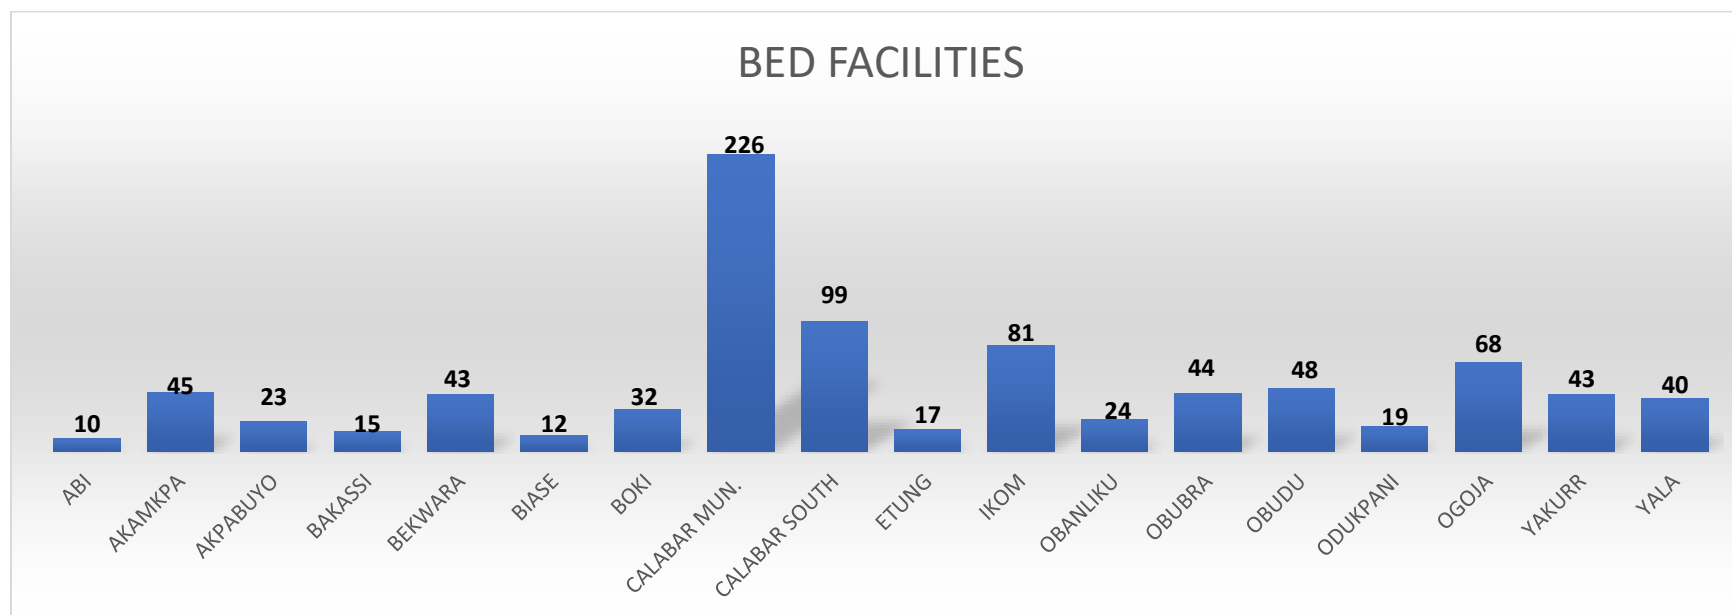

Fig.1: Basic Education Facilities in 18 LGAs

4.2 Students Enrollment in Basic Education across the 18 LGAs

As shown in Fig.1 below, Cross River State boasts a total enrollment of 137,825 students in its pre-primary, primary, and junior secondary schools across 18 LGAs. Among these, the highest combined student enrollment is found in Yala LGA with 27,865 students, followed by Obudu and Ogoja with 18,758 and 17,068.

On the other hand, Bakassi LGA has the lowest enrollment at 2,164, with Akpabuyo and Bekwarra close behind with 2,556 and 2,818 students, respectively.