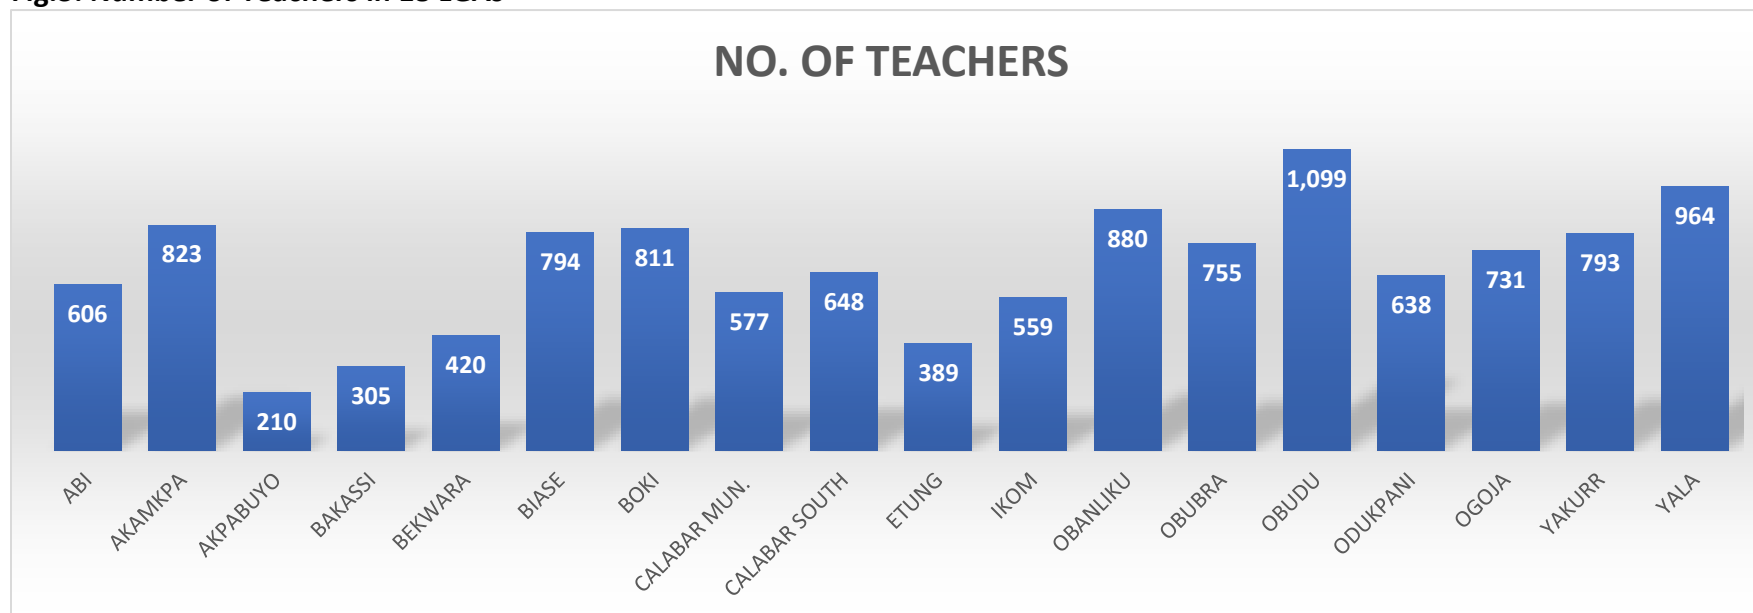

Fig.3: Number of Teachers in 18 LGAs

4.4 Baseline Mapping indicating Pupil to Teacher Ratio

The average Gross Pupil-Teacher ratio in Cross River State is 1:11 for basic education. Therefore, Cross River State has not exceeded the benchmark in both its primary and junior secondary schools signifying no class overcrowding as defined by the National Center for Education Statistics (NCES). See Table.1 below for a detailed breakdown of the current Teacher-pupil ratio per LGA.