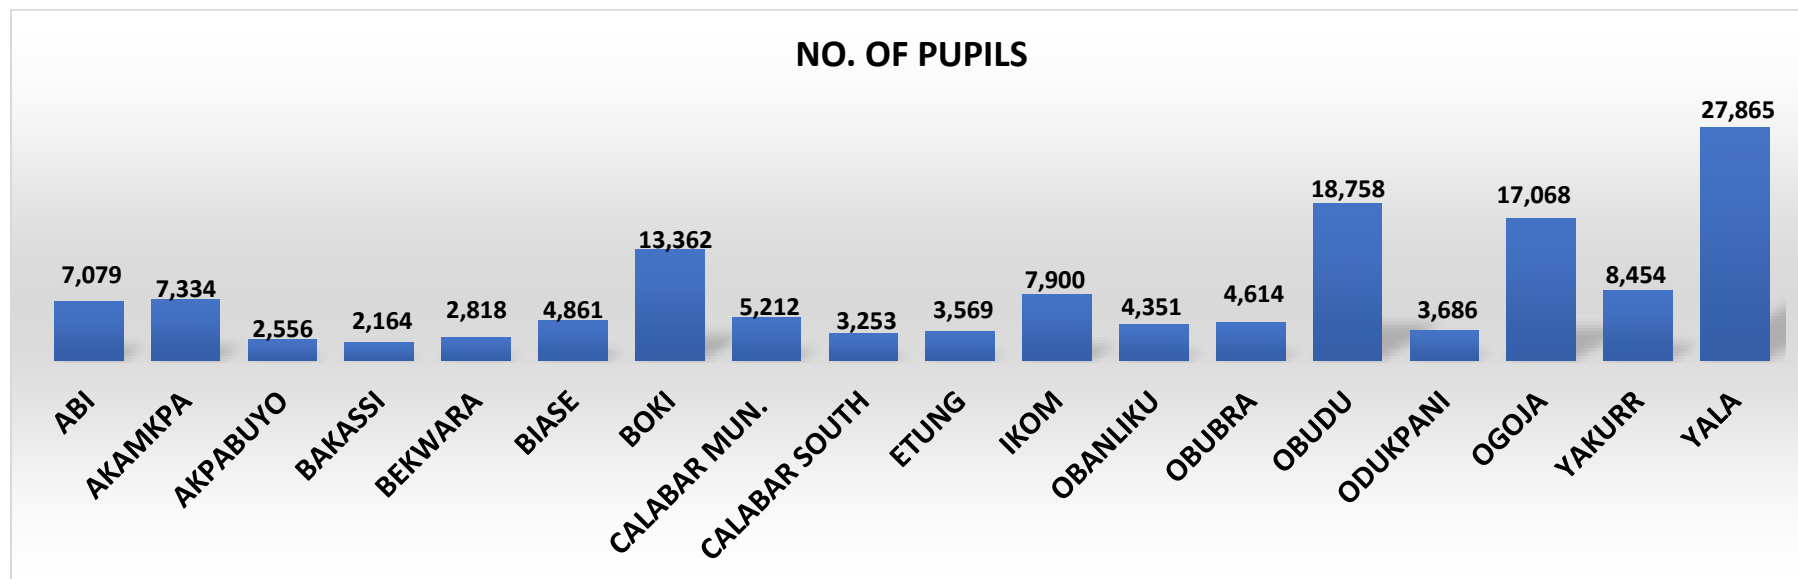

Fig.2: No. of Student Enrollment in 18 LGAs

4.3 Education Worker Distribution

A total of **12,002** education workers were identified across basic education facilities in 18 Local Government Areas of the state. Urban areas have a higher concentration of education workers, while rural and underserved communities experience critical shortages. There is a notable gender and professional imbalance, with shortages in key education specializations such as math’s and English. These figures suggest a concentration of educational resources in more populated and urban areas, potentially leading to disparities in educational quality across different regions. The spread of the workforce by LGA is shown in Figure 2 below.